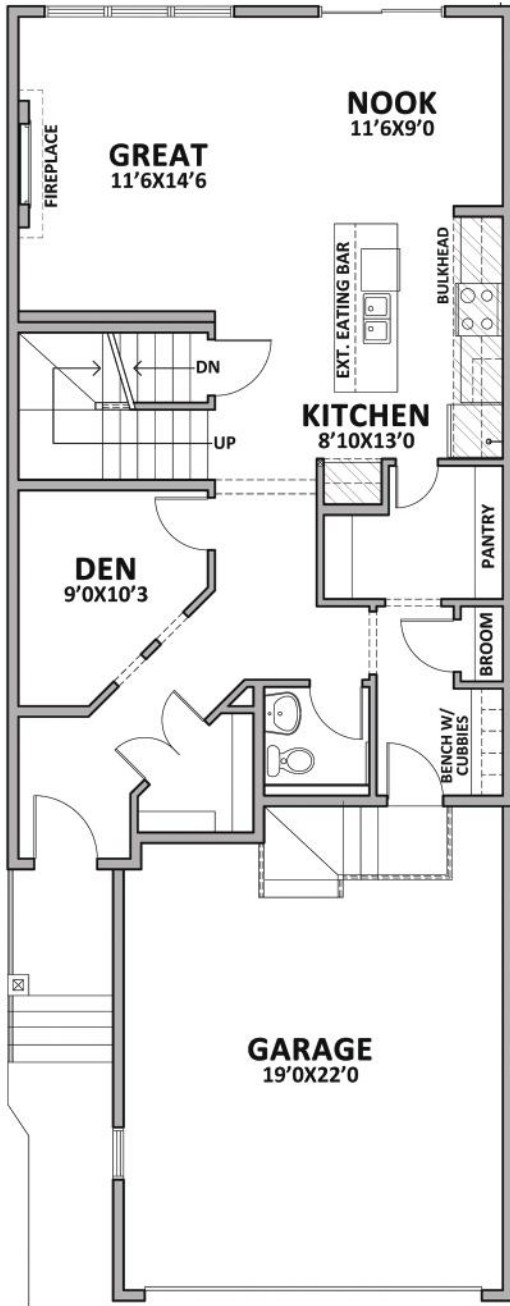

## HOME # HC-0165C

### 2100 SQ.FT.

CITADEL MODEL IS DRAWN TO THE CURRENT SPECIFICATIONS AND MODERN FARMHOUSE ELEVATION BROCHURES ARE A GENERAL REPRESENTATION OF FLOOR PLAN SPECIFICS ONLY. DETAILS PRESENTED IN CONSTRUCTION PLANS WILL SUPERSEDE BROCHURES AND ALL OTHER RENDERINGS - MAY 17/21